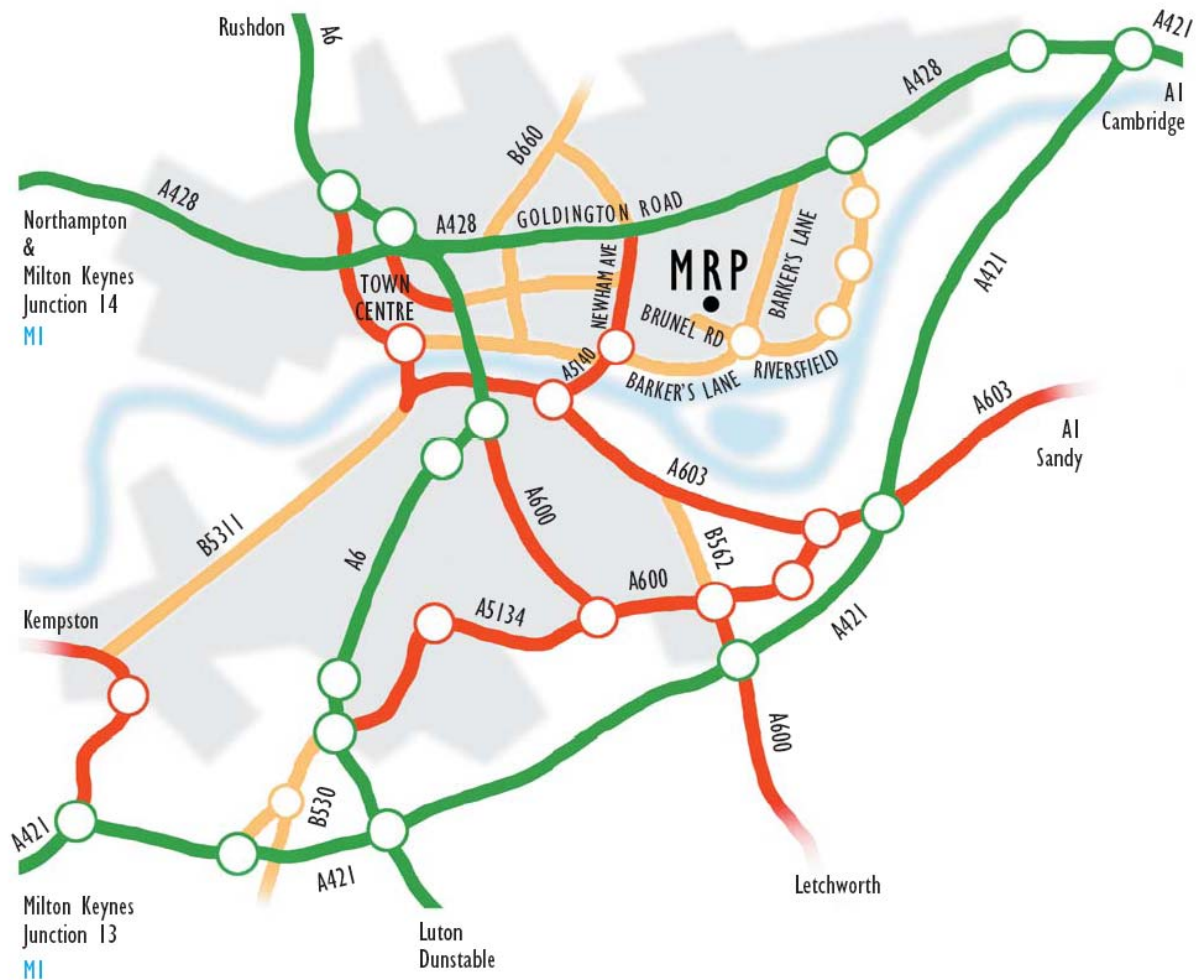

## How to find us

### Coming South on the M1

Leave the M1 at Junction 14. Follow signs A428 to Bedford. Once in Bedford follow the signs A428 (A1) to Cambridge through the City Centre One Way System. On leaving Bedford City Centre (still on A428 also called Goldington Road) after approximately 1 1/2 miles turn right at the first roundabout (the Orchard Pub is then on your left and a Tesco Retail Park is on your right). Here you enter a residential area – at the fourth roundabout Brunel Road is straight ahead – our offices are on the right hand side at the end of this road.

### Coming North on the M1

Leave the M1 at junction 13. Follow signs A421 towards Bedford, remaining on the bypass until you reach the junction of the A421 and A428. At that junction, turn left on the A428 towards Bedford City Centre. After approximately 1 mile, at the end of the next dual carriageway turn left at the second roundabout (the Orchard Pub is then on your right and a Tesco Retail Park is on your right). Here you enter a residential area – at the fourth roundabout Brunel Road is straight ahead – our offices are on the right hand side at the end of this road.

### Coming North or South on the A1

Leave the A1 at the A428 (Black Cat) Bedford turn and proceed towards Bedford. At the junction of the A428 and A421 follow the signs towards Bedford City Centre. After approximately 1 mile turn left at the second roundabout (the Orchard Pub is on your left and a Tesco Retail Park is on your right). Here you enter a residential area – at the fourth roundabout Brunel Road is straight ahead – our offices are on the right hand side at the end of this road.